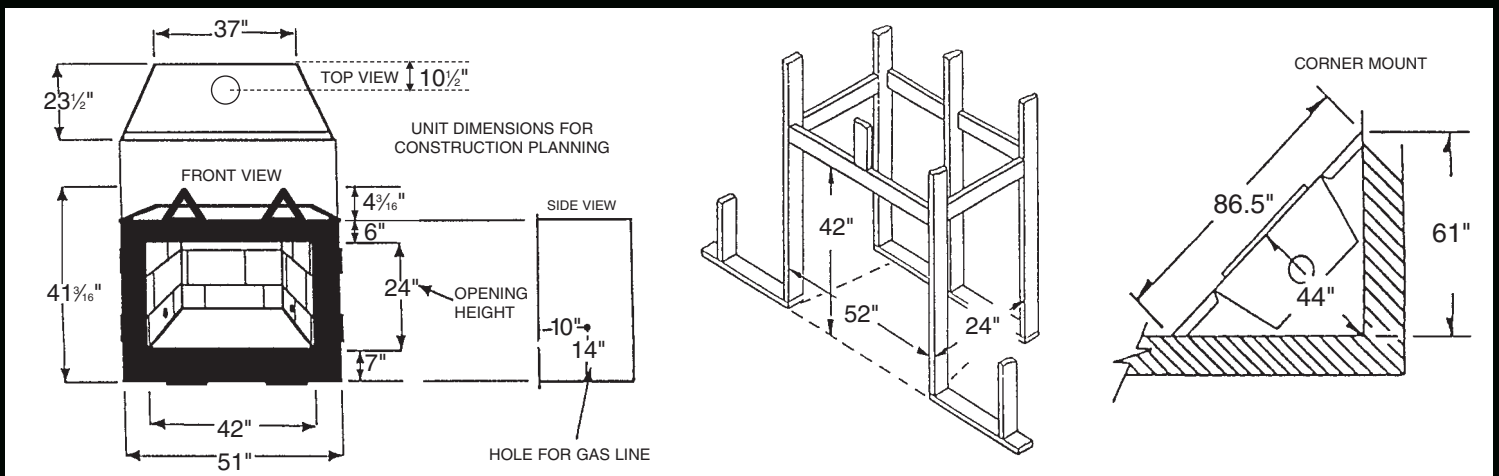

Superfire 4224TV

by *Golden Blount*

Top Vent Gas Fireplace

Shown with Optional SF4224MD Mesh Doors, Antique Red Herringbone Refractory Brick and "Hickory Fire" Style Logs.

Large 42" x 24" opening, uses 8" B-Vent